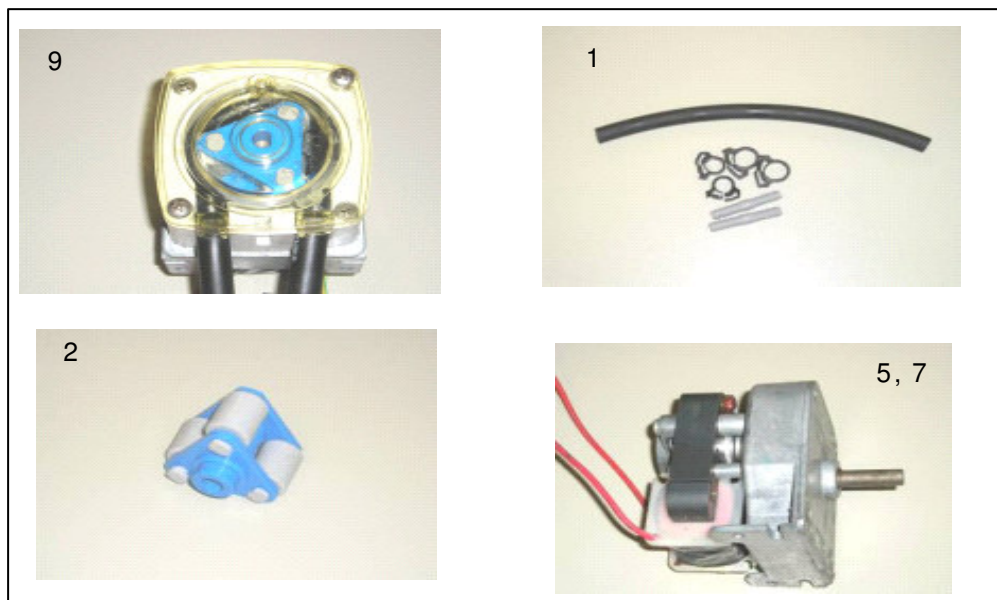

Dema Peristaltic Pumps

Part No.	Description
1	TUBE_DEMA_2N Squeeze tube, barbs and 4 x clamps suit 1ltr & 5ltr/hr
2	ROLLBK3 Roll block 3 lobe suit 1ltr & 5ltr/hr pumps
3	A014HD-6V Injector suit 1ltr & 5ltr/hr Dema pumps
4	DWEIGHT Drum Weight suit 6mm clear suction tube
5	UB2_05_MOTOR Motor to suit 1ltr/hr Dema pump
6	UB205 Motor & wet end includes squeeze tube for 1ltr/hr
7	UB2_30_MOTOR Motor to suit 5ltr/hr Dema pump
8	UB230 Motor & wet end includes squeeze tube for 5ltr/hr
9	UB2BLACK Wet end housing includes clear cover
10	TUBE6 6mm Clear tubing suit 1ltr & 3ltr/hr pumps @ 1m